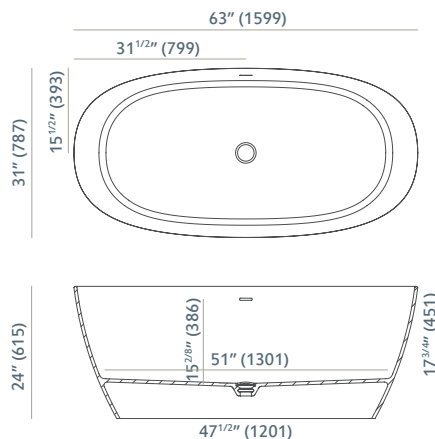

SNOW WHITE /
BLACK

Finishes
Acabados

MATT

GLOSS

Certified
Certificados

Standard sizes
Medidas standard

CSA B45.5 / IAPMO Z124-2017

Accessories included
Accesorios incluidos

Dolotek Toe Tap valve
Válvula Click clack Dolotek

Integral overflow
Rebosadero integrado

Adjustable legs
Patas regulables

Volume full bathtub 88.5 GAL
Bañera llena 335 L

Carezza bathtub Snow white / Bañera Carezza Snow white